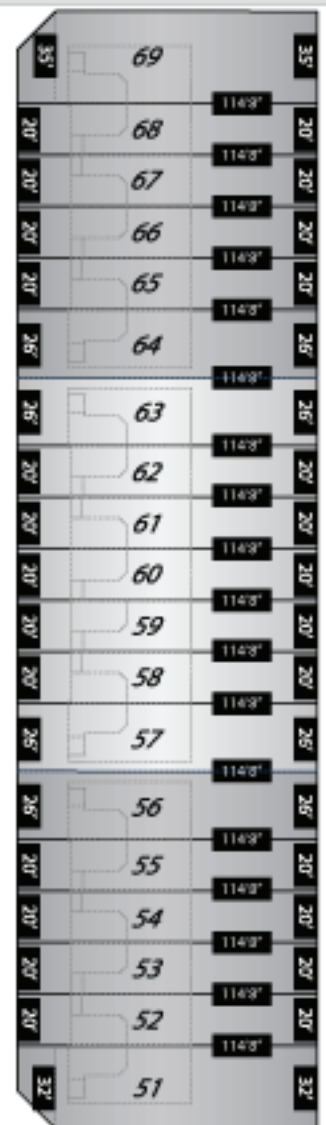

CRAWFORD PLACE

SAVANNAH RIDGE DRIVE

ARLINGTON PARKWAY

NEWSTEAD RD

TEAM

G O G N A

- Coming Soon
- PH2 Release