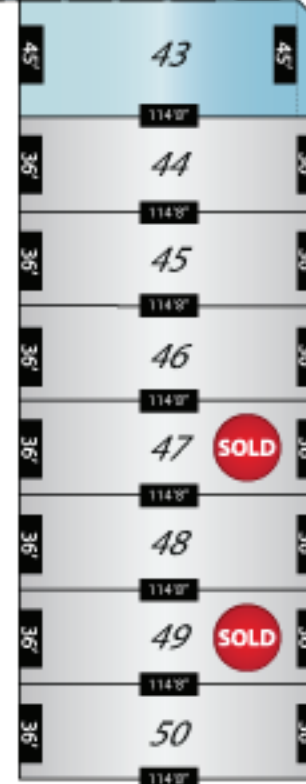

CRAWFORD PLACE

SAVANNAH RIDGE DRIVE

ARLINGTON PARKWAY

NEWSTEAD RD

TEAM

G O G N A

- Coming Soon
- PH2 Release